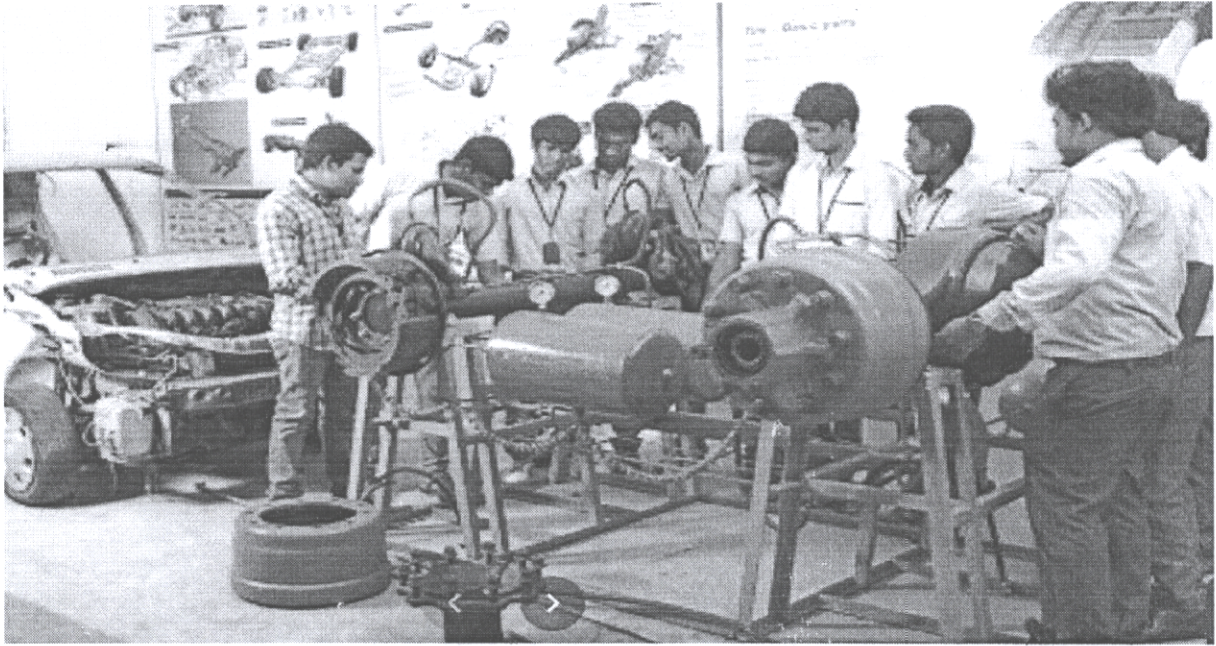

INFORMATION TECHNOLOGY WORK SHOP LAB

ELECTRONIC AND COMMUNICATION ENGINEERING LAB

PRINCIPAL
VISAKHA INSTITUTE OF
ENGINEERING & TECHNOLOGY
Narava, Visakhapatnam - 530027

MECHANICAL ENGINEERING

DC LAB

PRINCIPAL
VISAKHA INSTITUTE OF
ENGINEERING & TECHNOLOGY
Narava, Visakhapatnam - 530027