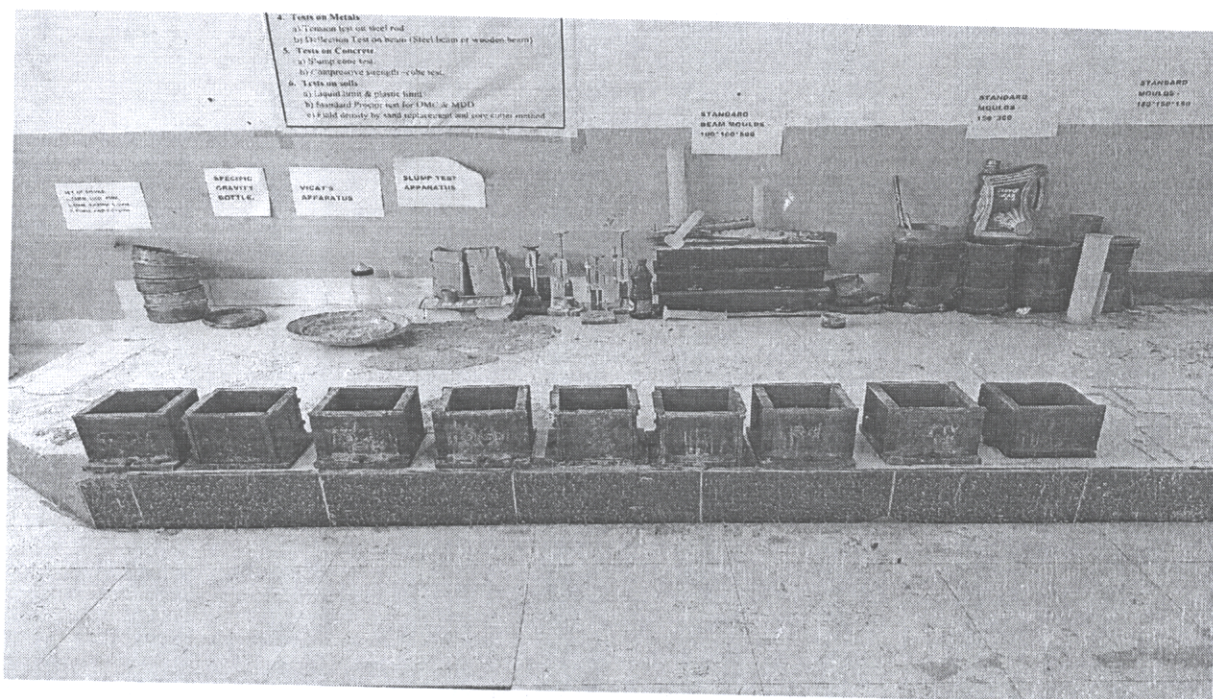

CIVIL ENGINEERING LAB